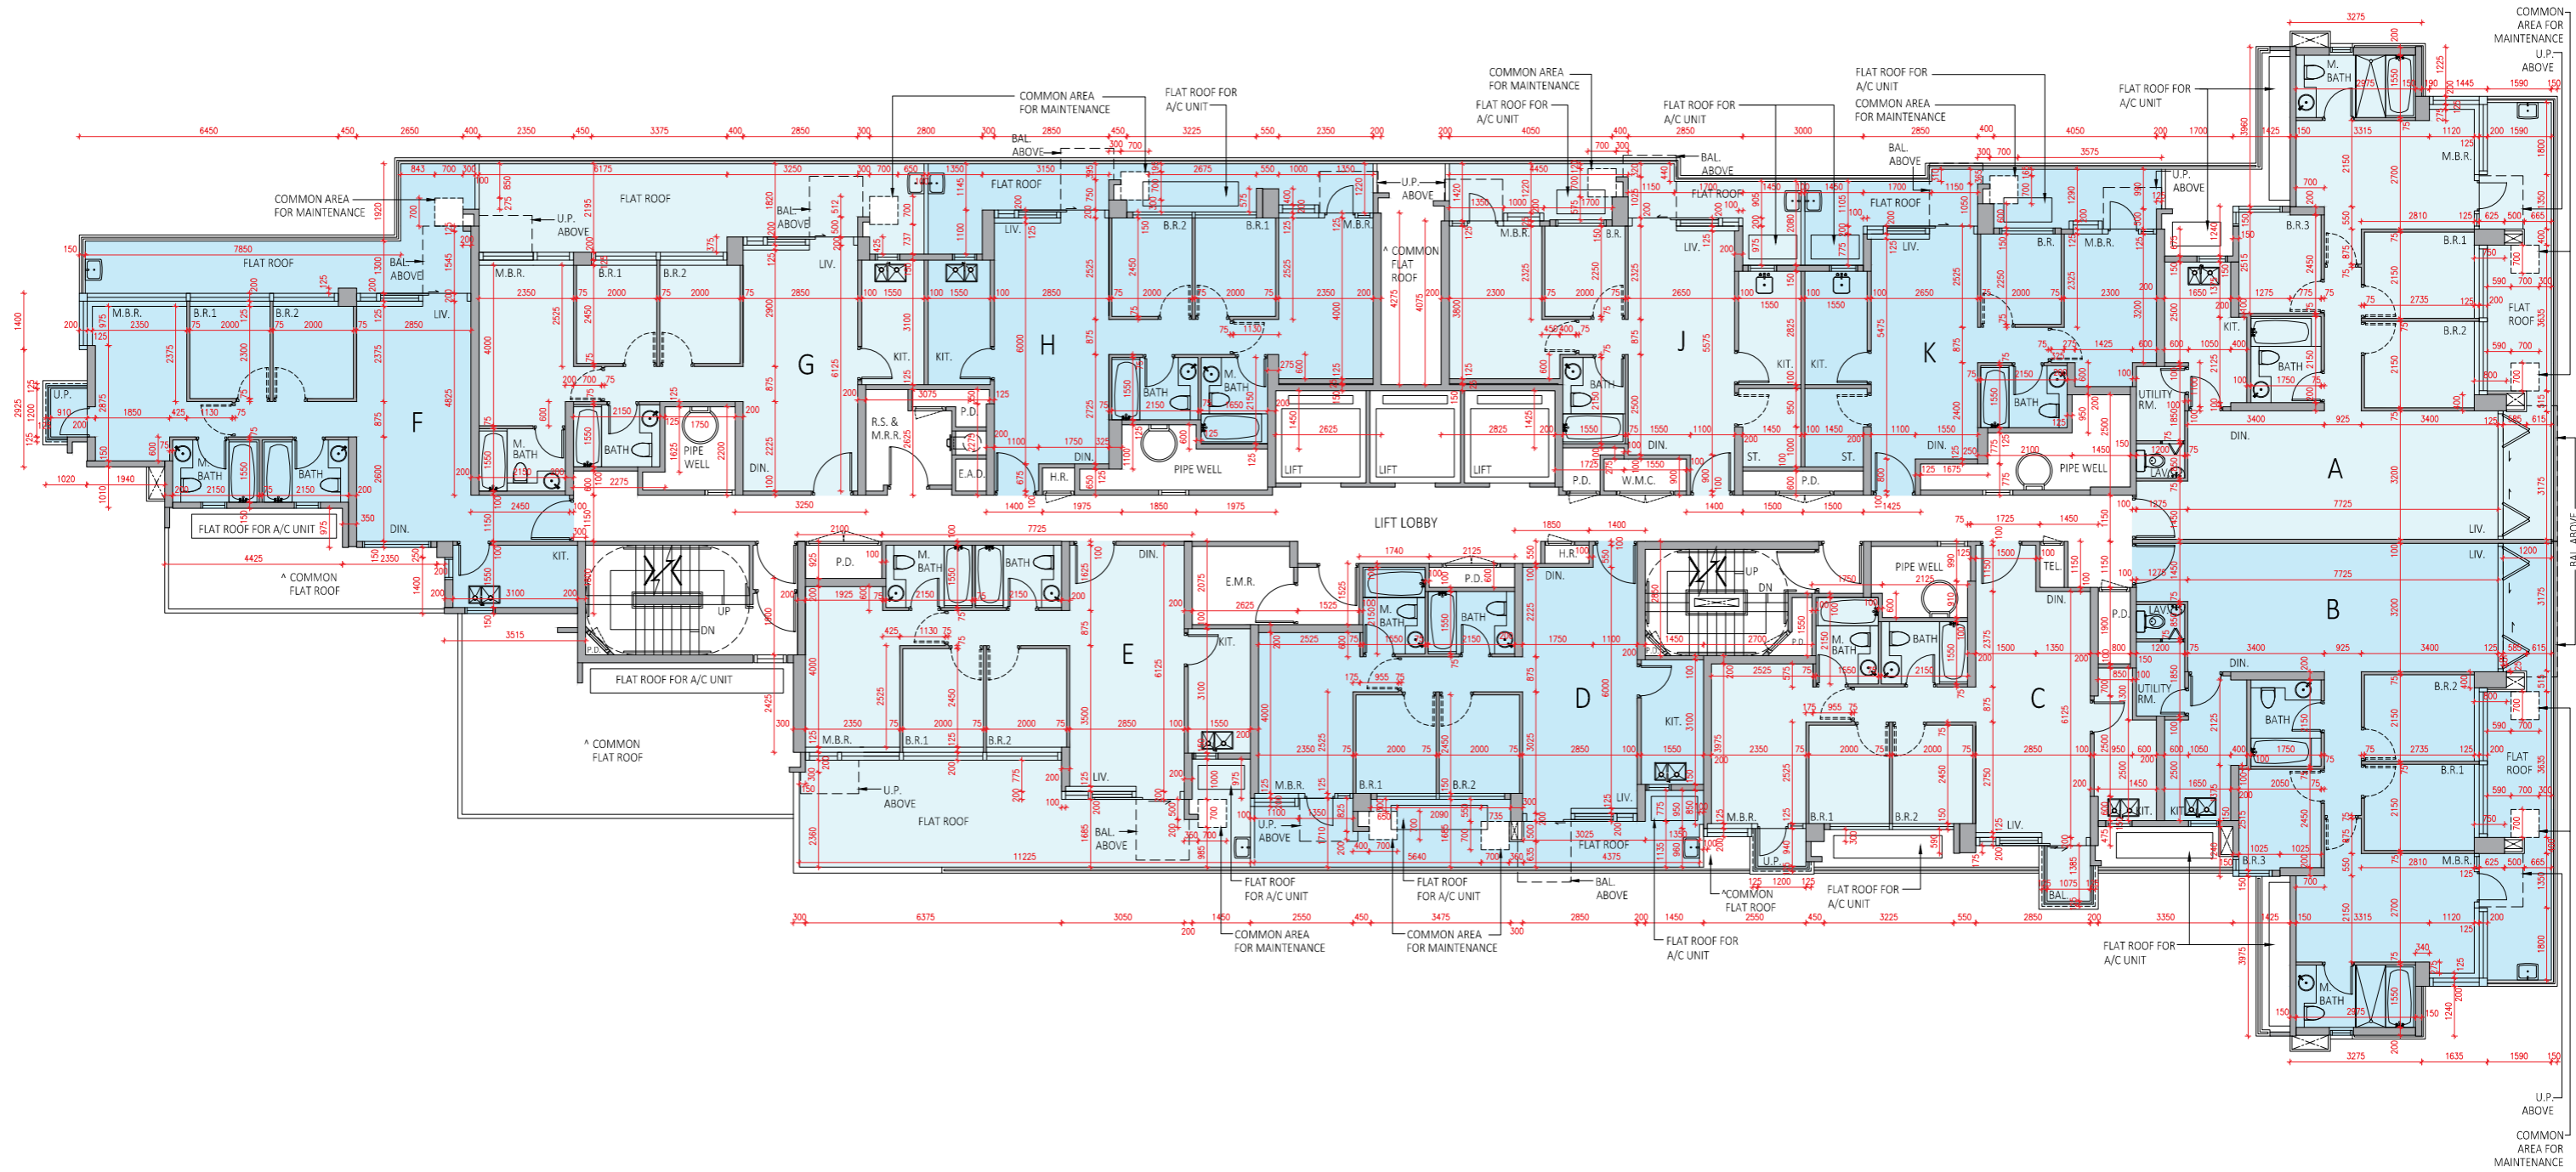

11

FLOOR PLANS OF RESIDENTIAL PROPERTIES IN THE DEVELOPMENT

發展項目的住宅物業的樓面平面圖

TOWER 2 2/F

第2座 2樓

Note:
 ^ The Common Flat Roof is designated as common area.

備註:
 ^ 有關公共平台指定為公共地方。