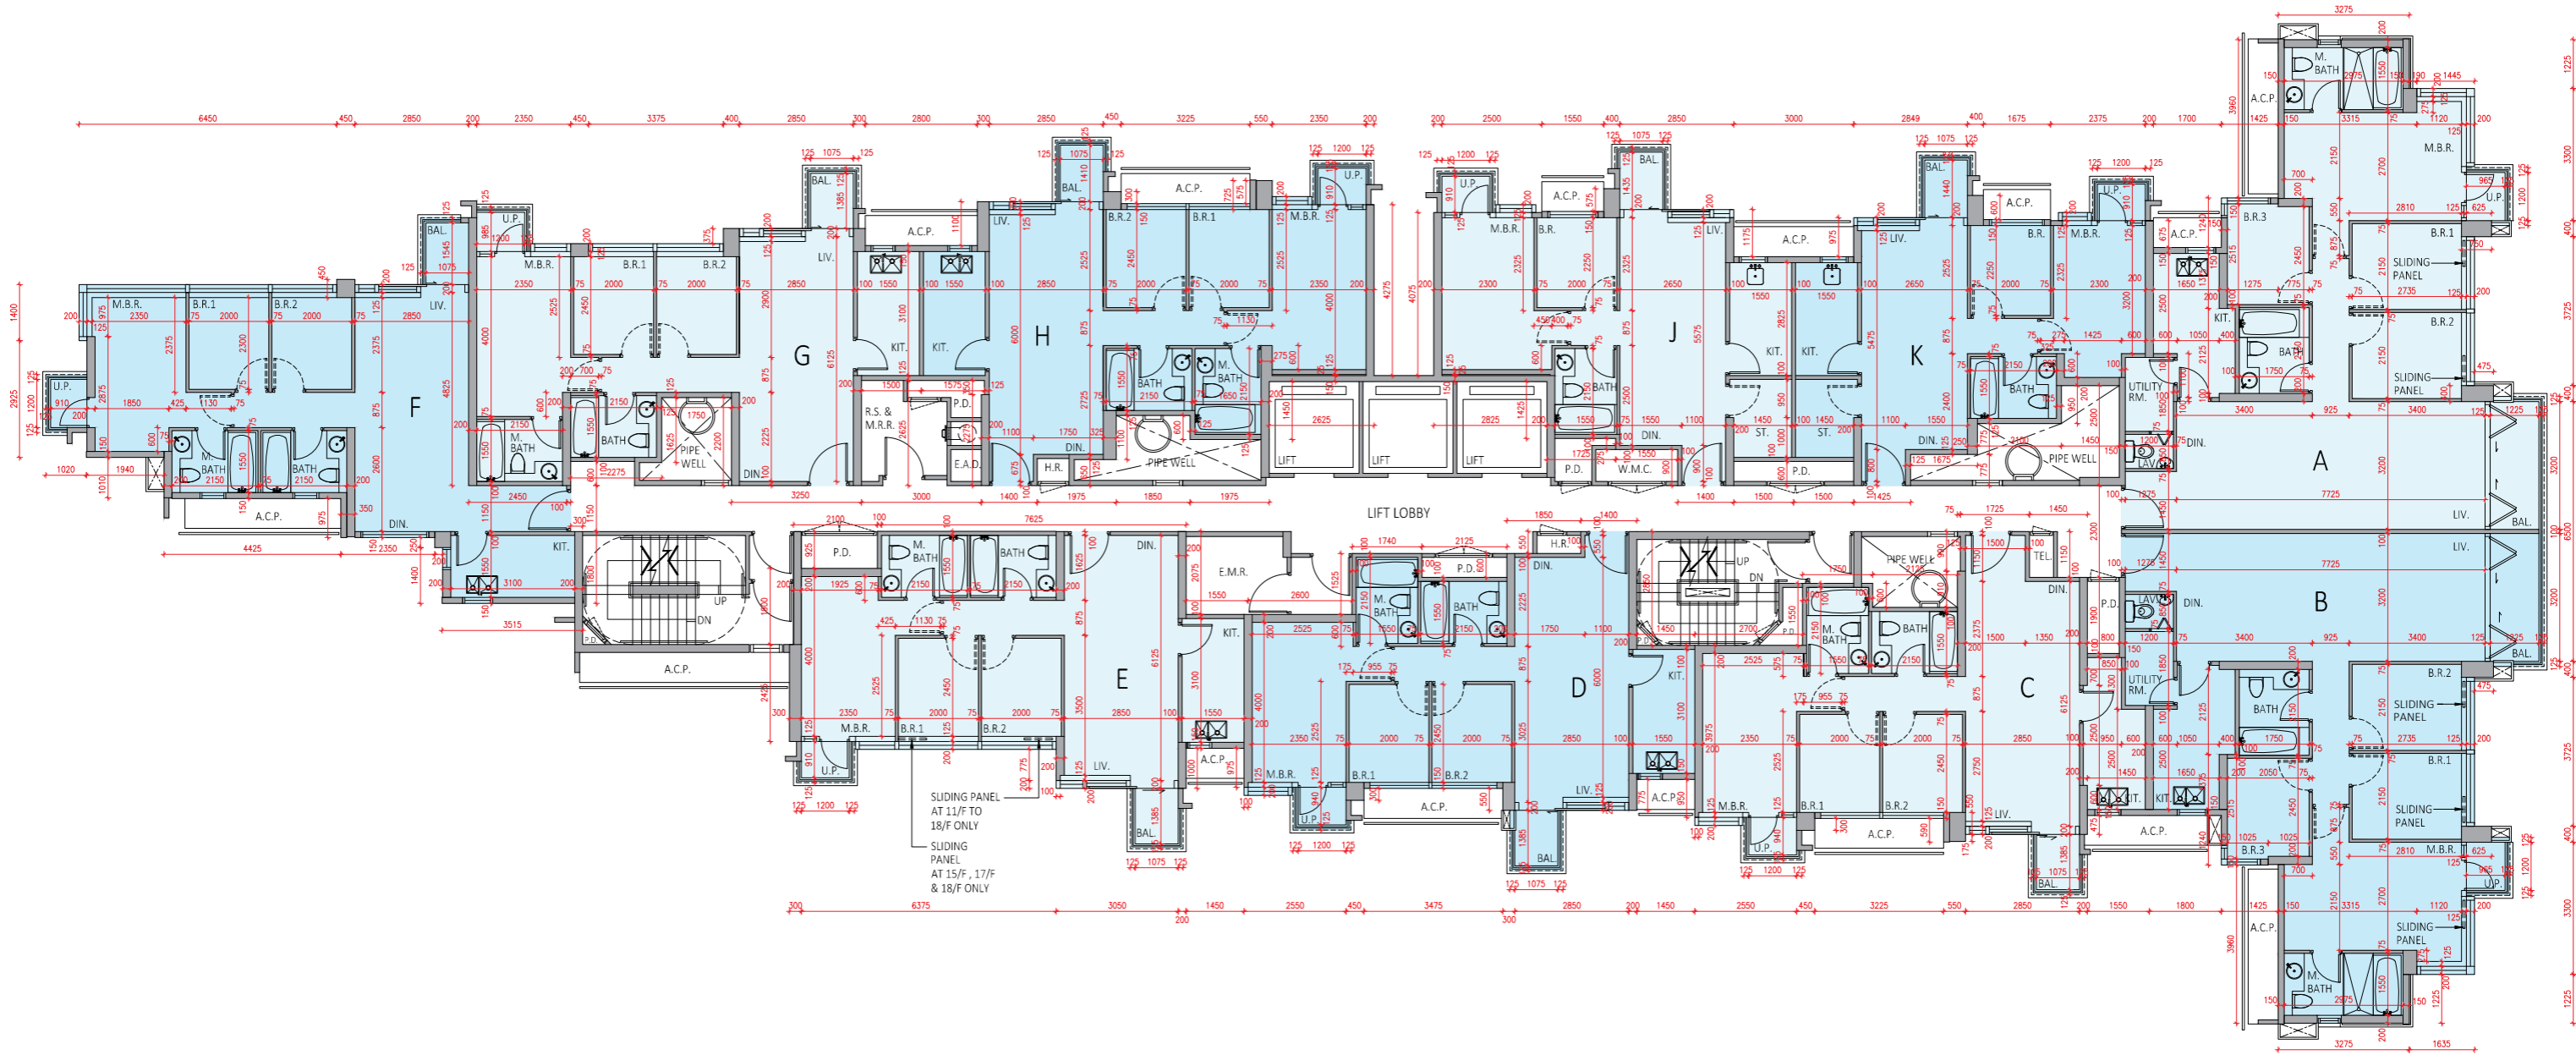

# 11 FLOOR PLANS OF RESIDENTIAL PROPERTIES IN THE DEVELOPMENT

## 發展項目的住宅物業的樓面平面圖

TOWER 2 3/F, 5/F-12/F, 15/F-18/F  
 第2座 3樓、5樓至12樓、15樓至18樓

SLIDING PANEL  
 AT 11/F TO  
 18/F ONLY  
 SLIDING PANEL  
 AT 15/F, 17/F  
 & 18/F ONLY