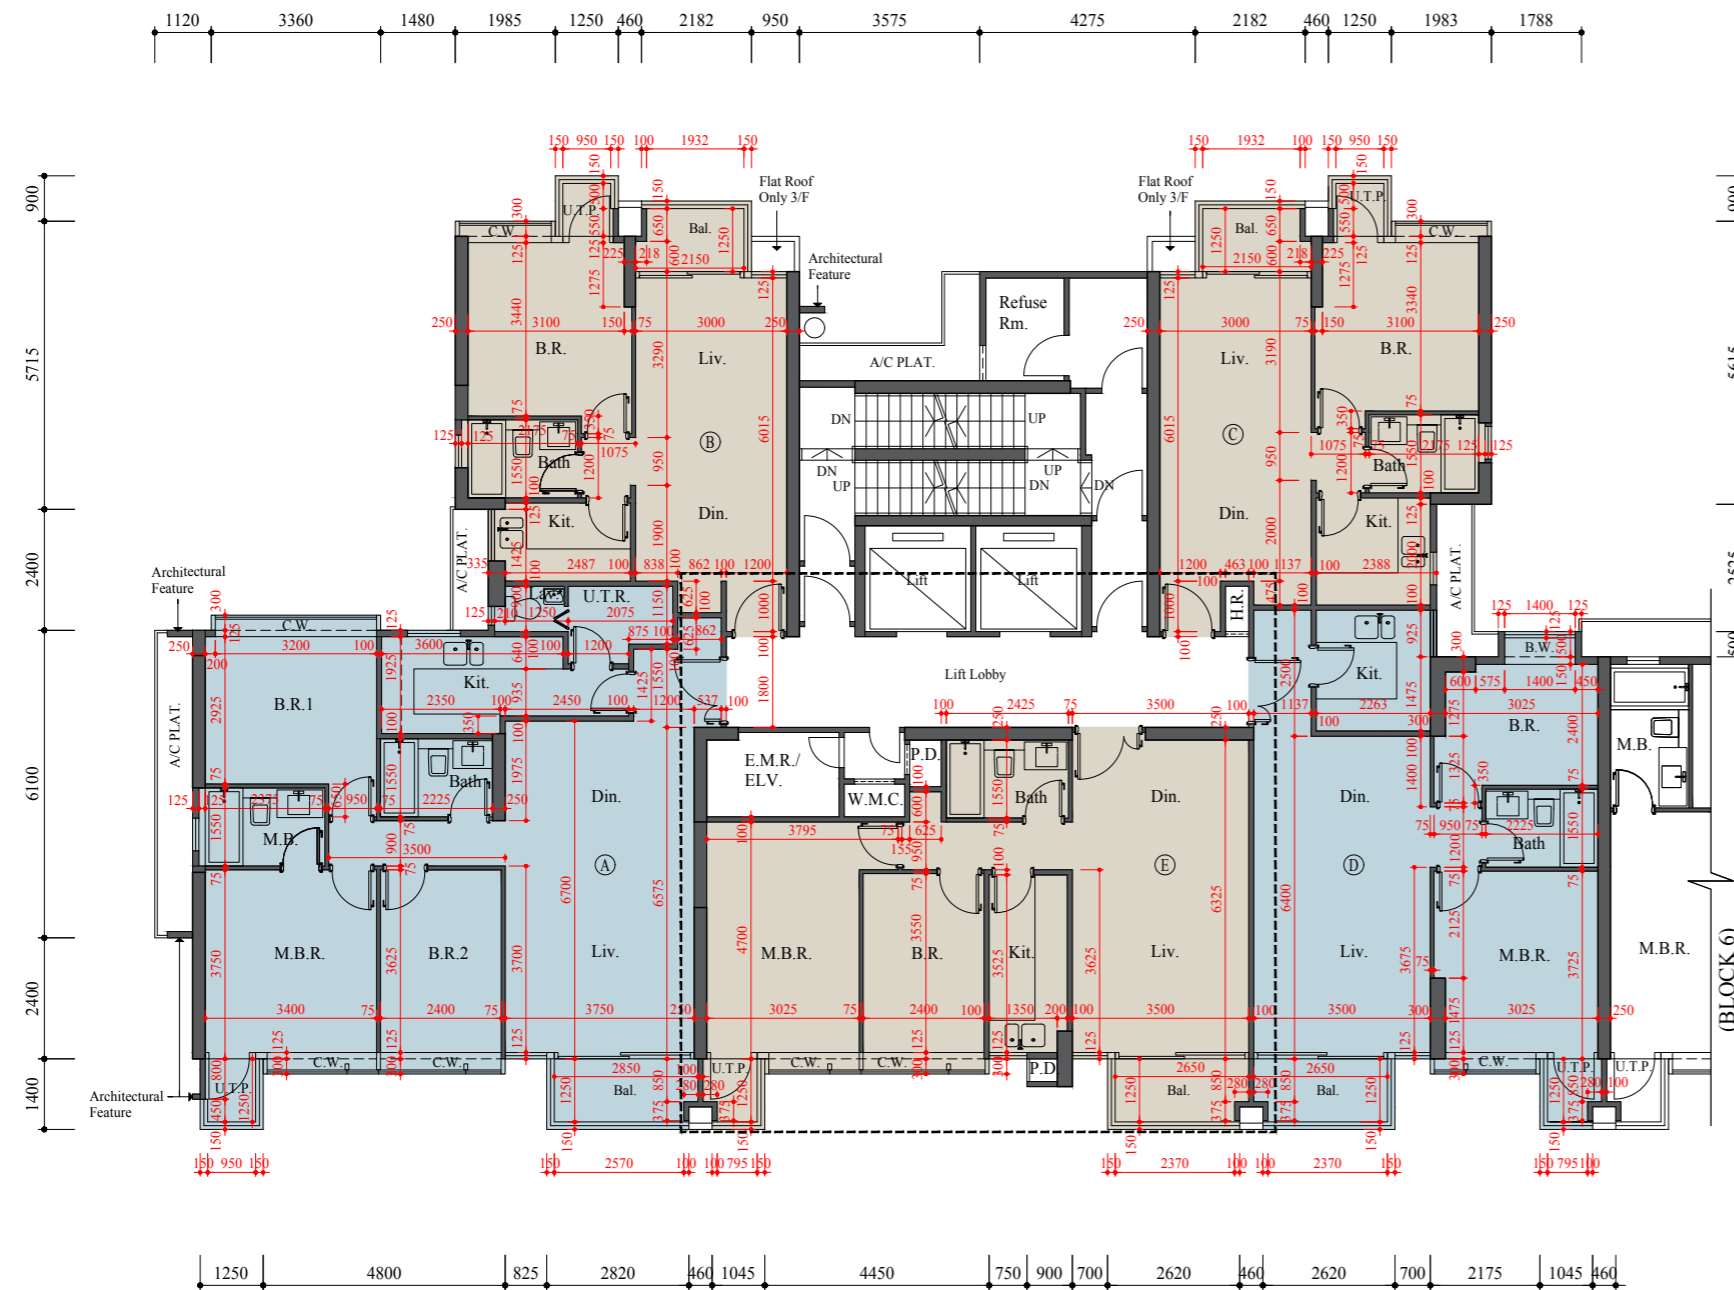

FLOOR PLANS OF RESIDENTIAL PROPERTIES IN THE PHASE  
期數的住宅物業的樓面平面圖

Block 5  
5 座  
3/F, 5/F - 12/F, 15/F - 17/F Floor Plan  
3樓, 5樓 - 12樓, 15樓 - 17樓樓面平面圖

Block 5  
5 座  
Part Plan of 16/F (Flat E)  
16樓(單位E)之部份平面圖