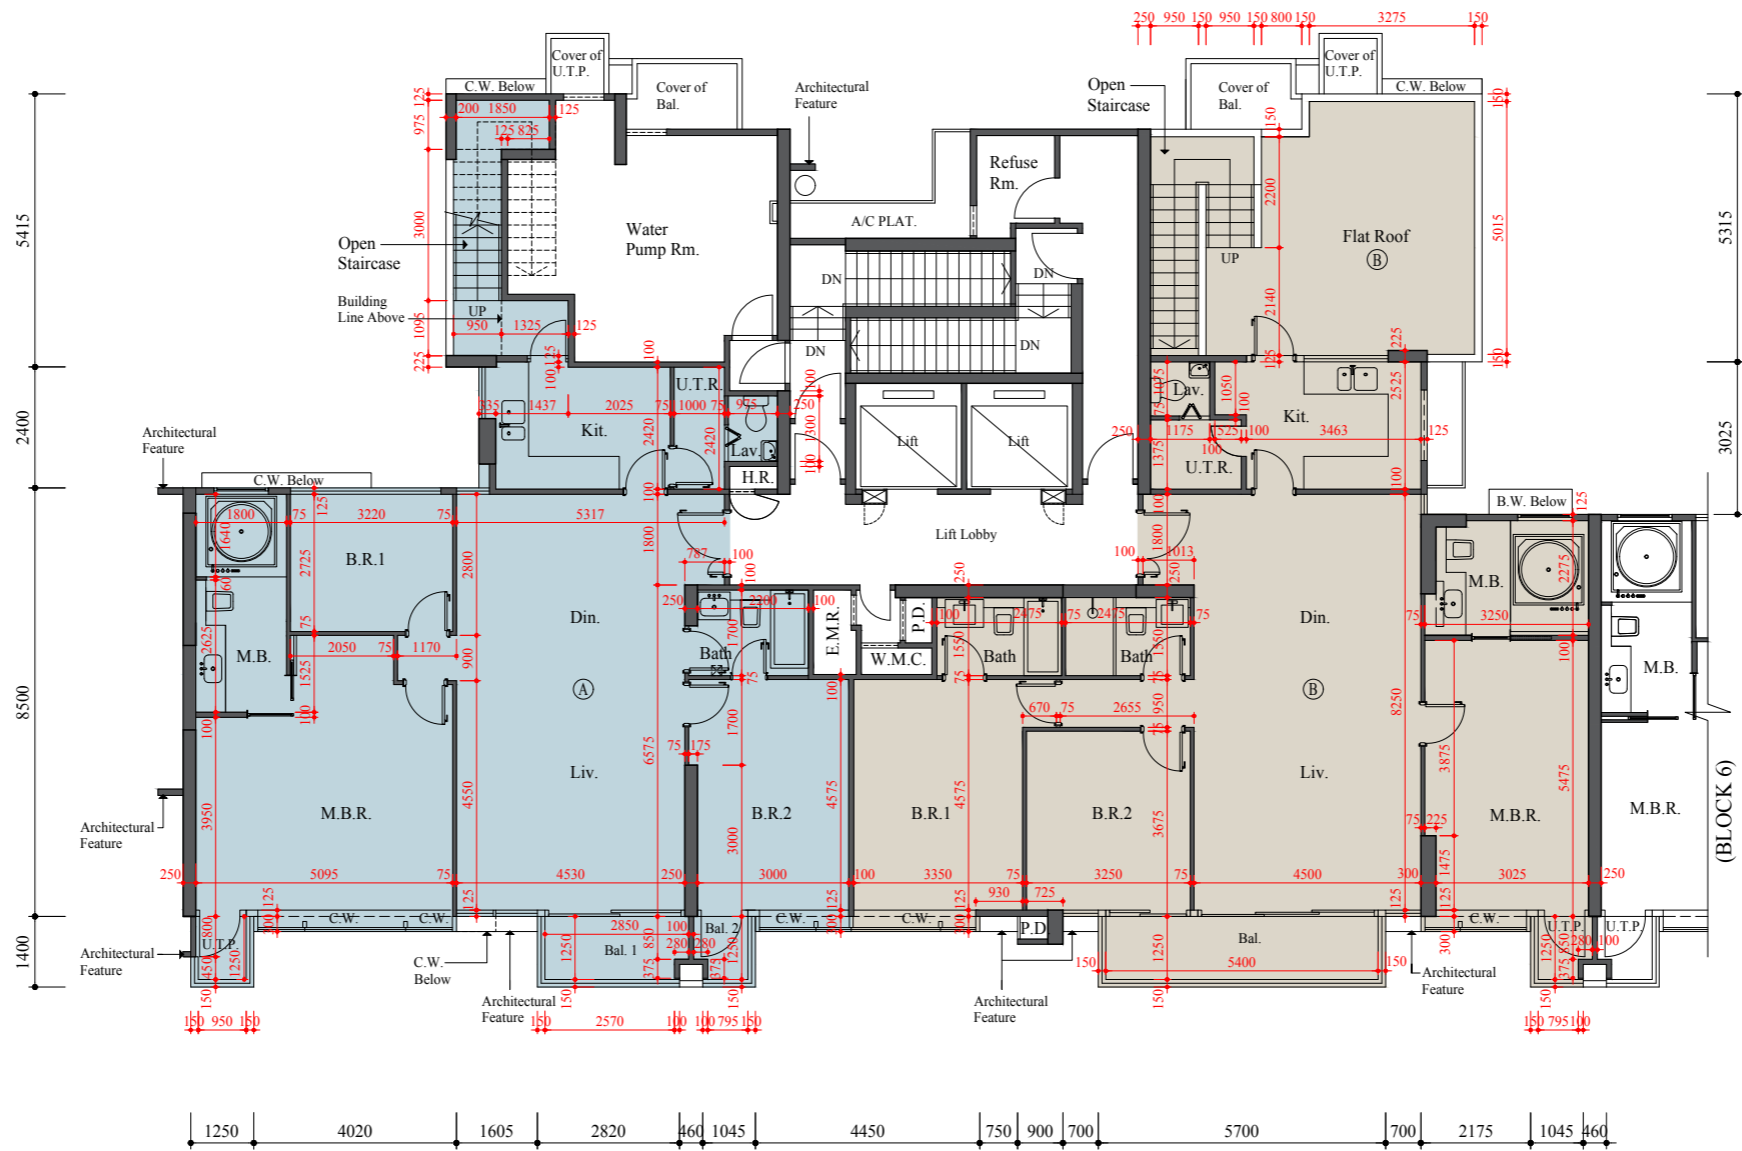

FLOOR PLANS OF RESIDENTIAL PROPERTIES IN THE PHASE
期數的住宅物業的樓面平面圖

Block 5
5座
18/F Floor Plan
18樓樓面平面圖

Scale: 0M/米 5M/米
比例: 1:500