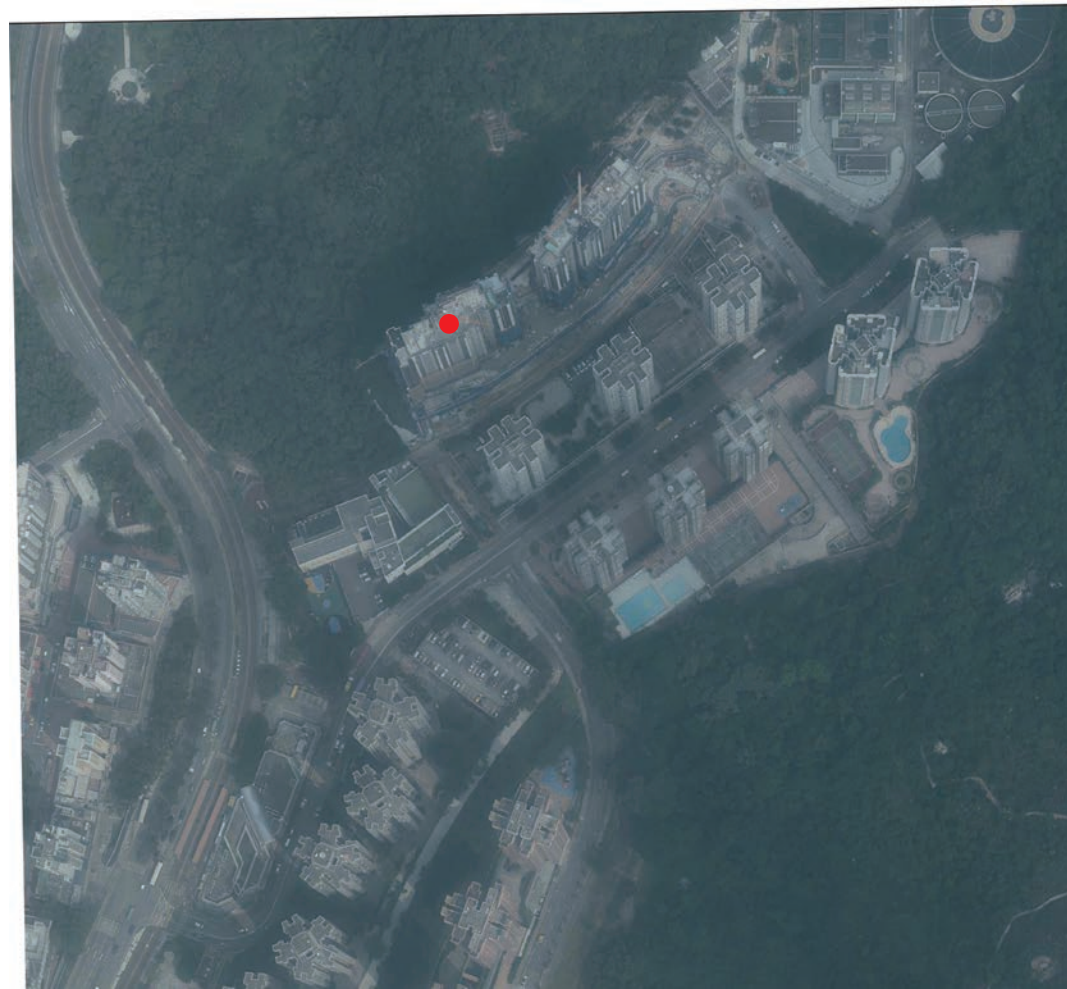

AERIAL PHOTOGRAPH OF THE PHASE 期數的鳥瞰照片

Adopted from part of the aerial photograph taken by the Survey and Mapping Office of the Lands Department at a flying height of 6,900 feet, photo No. E066423C, date of flight: 27 September 2019.

摘錄自地政總署測繪處在6,900呎的飛行高度拍攝之鳥瞰照片，照片編號為E066423C，飛行日期：2019年9月27日。

This blank area falls outside the coverage of the aerial photograph.
此空白範圍不為本鳥瞰照片所覆蓋。

● Location of the Phase
期數的位置

Note:

1. Copy of the aerial photograph(s) of the Phase is available for free inspection at the sales office during opening hours.
2. The aerial photograph(s) may show more than the area required under the Residential Properties (First-hand Sales) Ordinance due to the technical reason that the boundary of the Phase is irregular.

備註：

1. 期數的鳥瞰照片之副本可於售樓處開放時間內免費查閱。
2. 由於期數的邊界不規則的技術原因，此照片所顯示的範圍可能超過《一手住宅物業銷售條例》所規定的範圍。