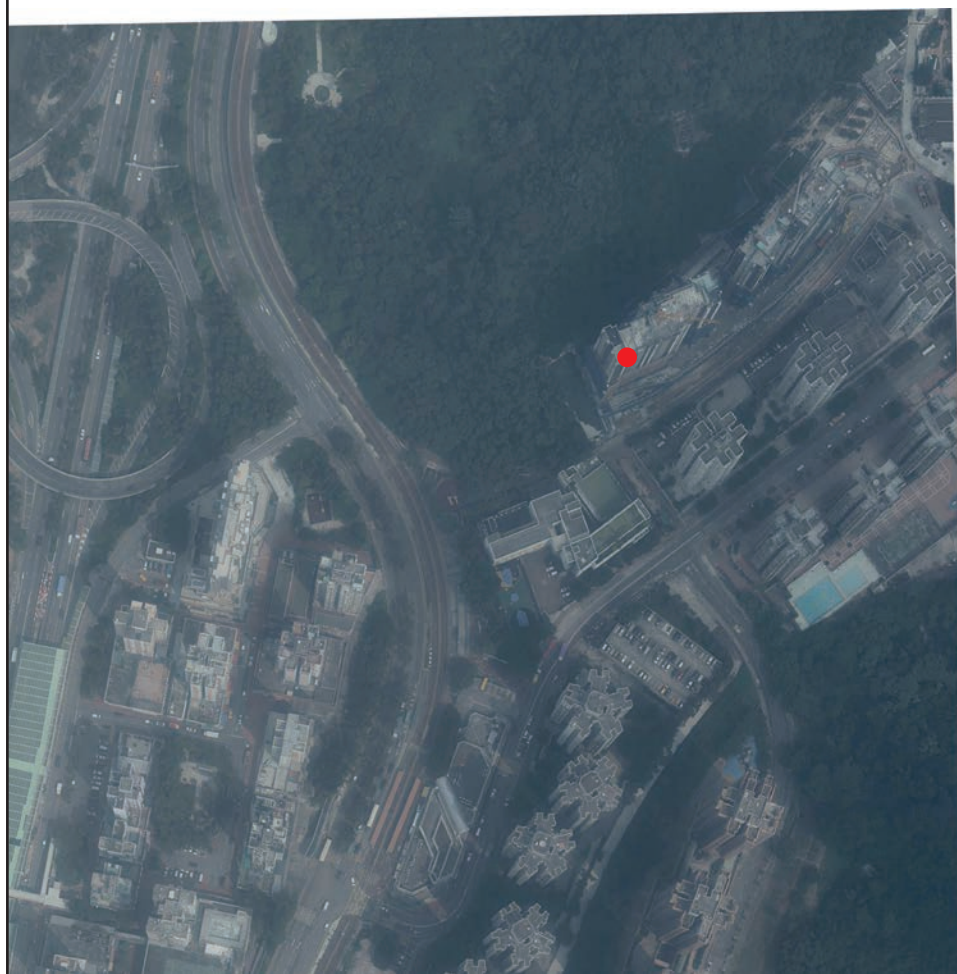

# AERIAL PHOTOGRAPH OF THE PHASE 期數的鳥瞰照片

Adopted from part of the aerial photograph taken by the Survey and Mapping Office of the Lands Department at a flying height of 6,900 feet, photo No. E063786C, date of flight: 12 September 2019.

摘錄自地政總署測繪處在6,900呎的飛行高度拍攝之鳥瞰照片，照片編號為E063786C，飛行日期：2019年9月12日。

● Location of the Phase  
期數的位置

Note:

1. Copy of the aerial photograph(s) of the Phase is available for free inspection at the sales office during opening hours.
2. The aerial photograph(s) may show more than the area required under the Residential Properties (First-hand Sales) Ordinance due to the technical reason that the boundary of the Phase is irregular.

# AERIAL PHOTOGRAPH OF THE PHASE 期數的鳥瞰照片

Adopted from part of the aerial photograph taken by the Survey and Mapping Office of the Lands Department at a flying height of 6,900 feet, photo No. E066421C, date of flight: 27 September 2019

摘錄自地政總署測繪處在6,900呎的飛行高度拍攝之鳥瞰照片，照片編號為E066421C，飛行日期：2019年9月27日。

This blank area falls outside the coverage of the aerial photograph.  
此空白範圍不為本鳥瞰照片所覆蓋。

● Location of the Phase  
期數的位置

Note:

1. Copy of the aerial photograph(s) of the Phase is available for free inspection at the sales office during opening hours.
2. The aerial photograph(s) may show more than the area required under the Residential Properties (First-hand Sales) Ordinance due to the technical reason that the boundary of the Phase is irregular.