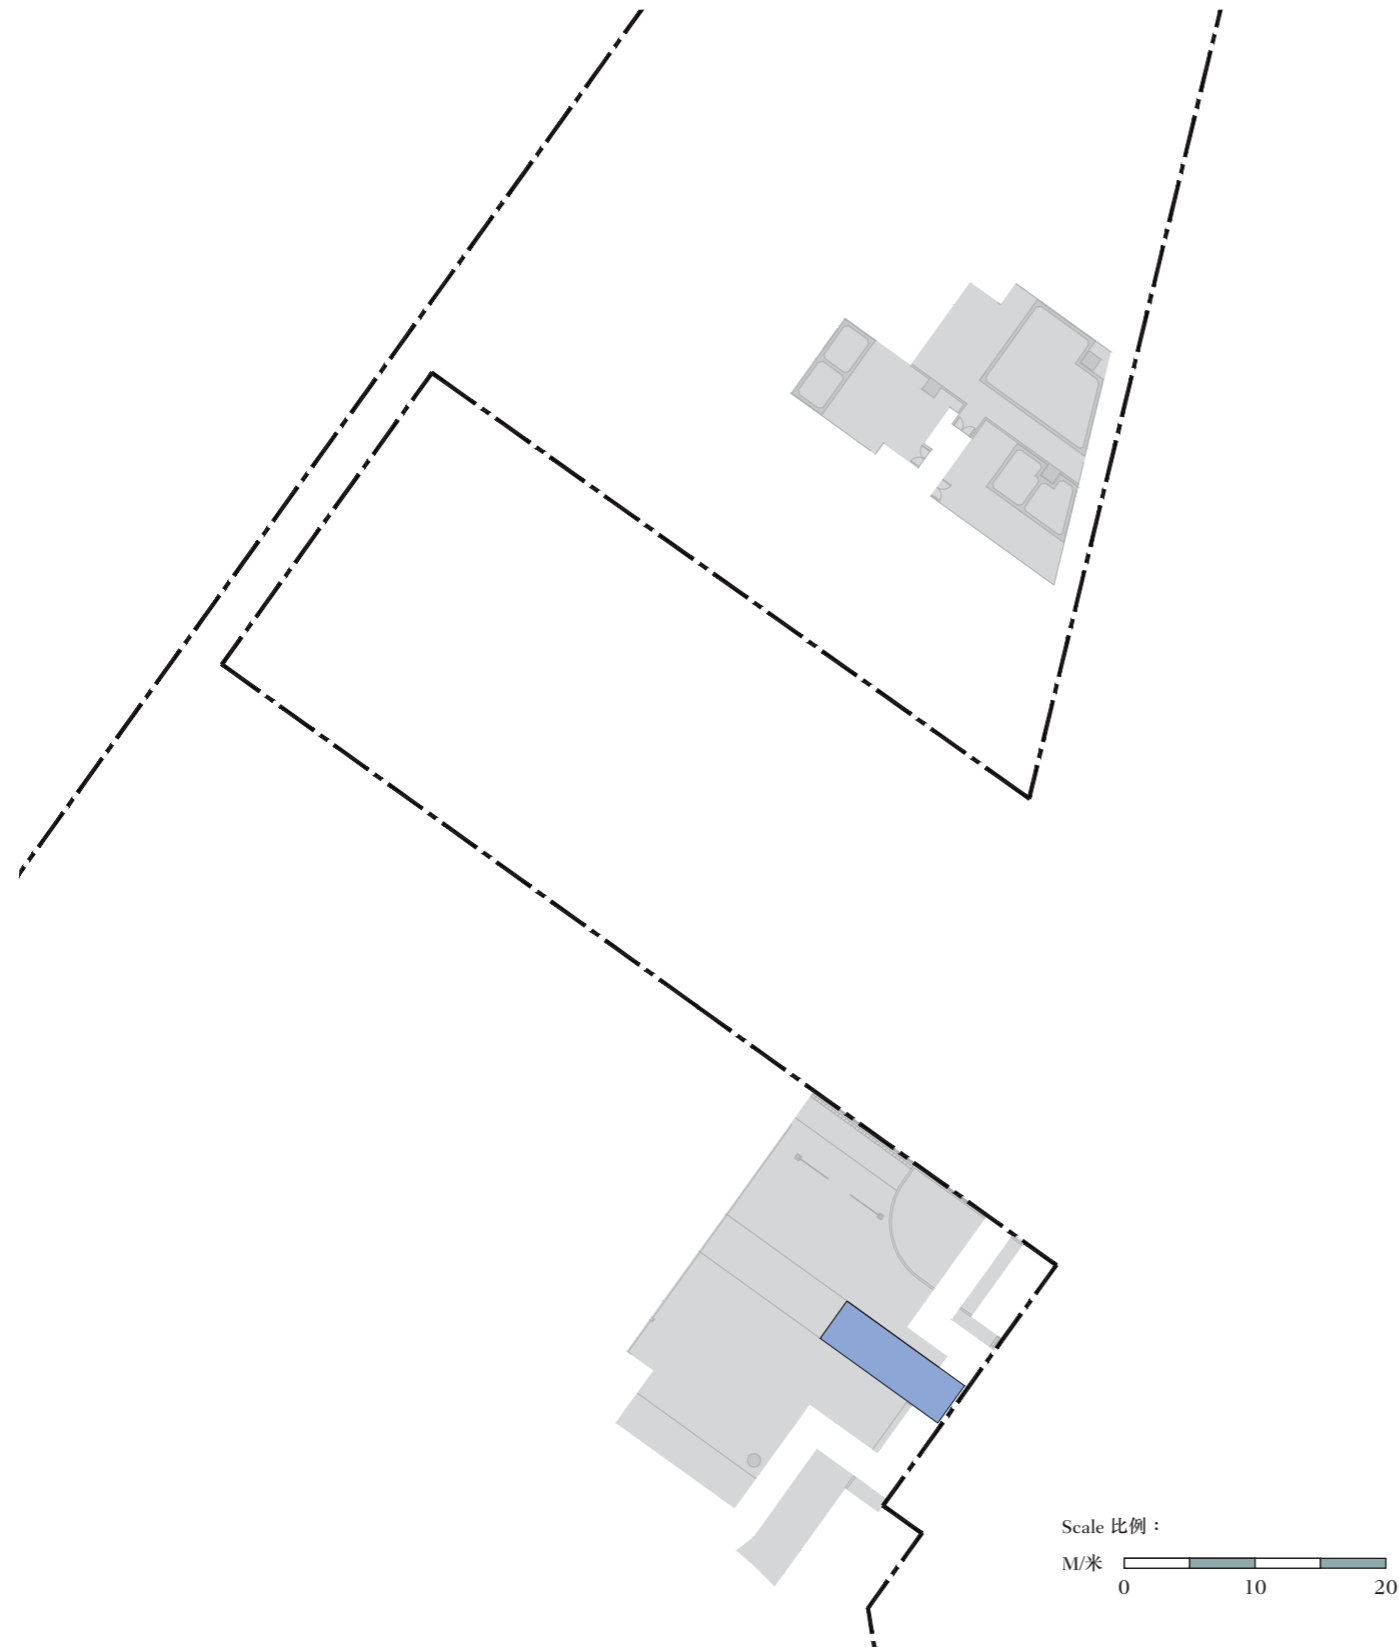

1/F CAR PARK FLOOR PLAN
一樓停車場平面圖

KEY PLAN
索引圖

Legend:
圖例:

Boundary of Site C1 of the Remaining Portion of Tseung Kwan O Town Lot No. 70
將軍澳市地段第70號餘段「地盤 C1」之邊界。

2/F CAR PARK FLOOR PLAN
二樓停車場平面圖

KEY PLAN
索引圖

Legend:
圖例:

Boundary of Site C1 of the Remaining Portion of Tseung Kwan O Town Lot No. 70
將軍澳市地段第70號餘段「地盤 C1」之邊界。