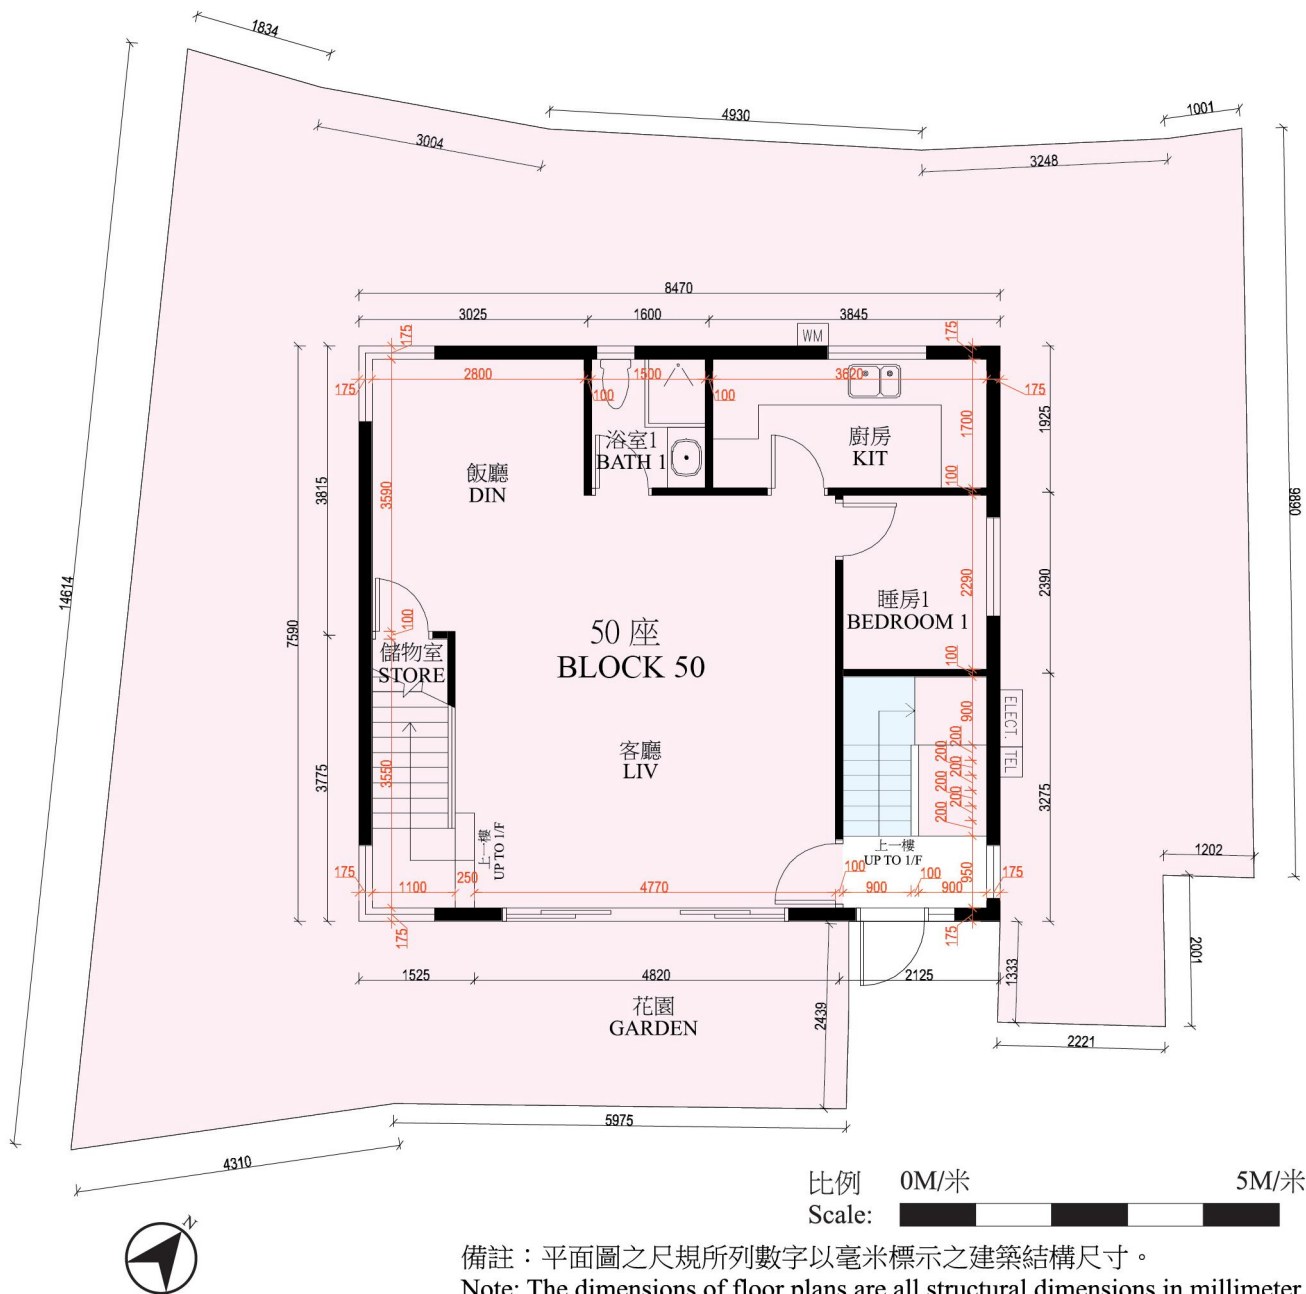

**Floor Plans of Residential Properties in the Development**

發展項目的住宅物業的樓面平面圖

**Block 50 Ground Floor Plan**

50座地下平面圖

**Sold before commencement of Residential Properties (First-hand Sales) Ordinance, Cap.621**

and are not owned by the Vendor. The plan shows the status of the property when it was sold.

(第 621 章《住宅物業（第一手銷售）條例》生效日期前已售及不屬賣方擁有。圖示該物業在出售時的狀況。)

圖例 Legend:

TEL	Telephone Cabinet	電話箱	KIT	Kitchen	廚房
ELECT	Electrical Cabinet	電錶箱	BATH	Bathroom	浴室
W.M	Water Meter	水錶箱	BEDROOM	Bedroom	睡房
GARDEN	Garden	花園	STORE	Store	儲物室
LIV	Living Room	客廳	SERVANT	Servant	工人房
DIN	Dining Room	飯廳	S. LAV	Servant Lavatory	工人房廁所