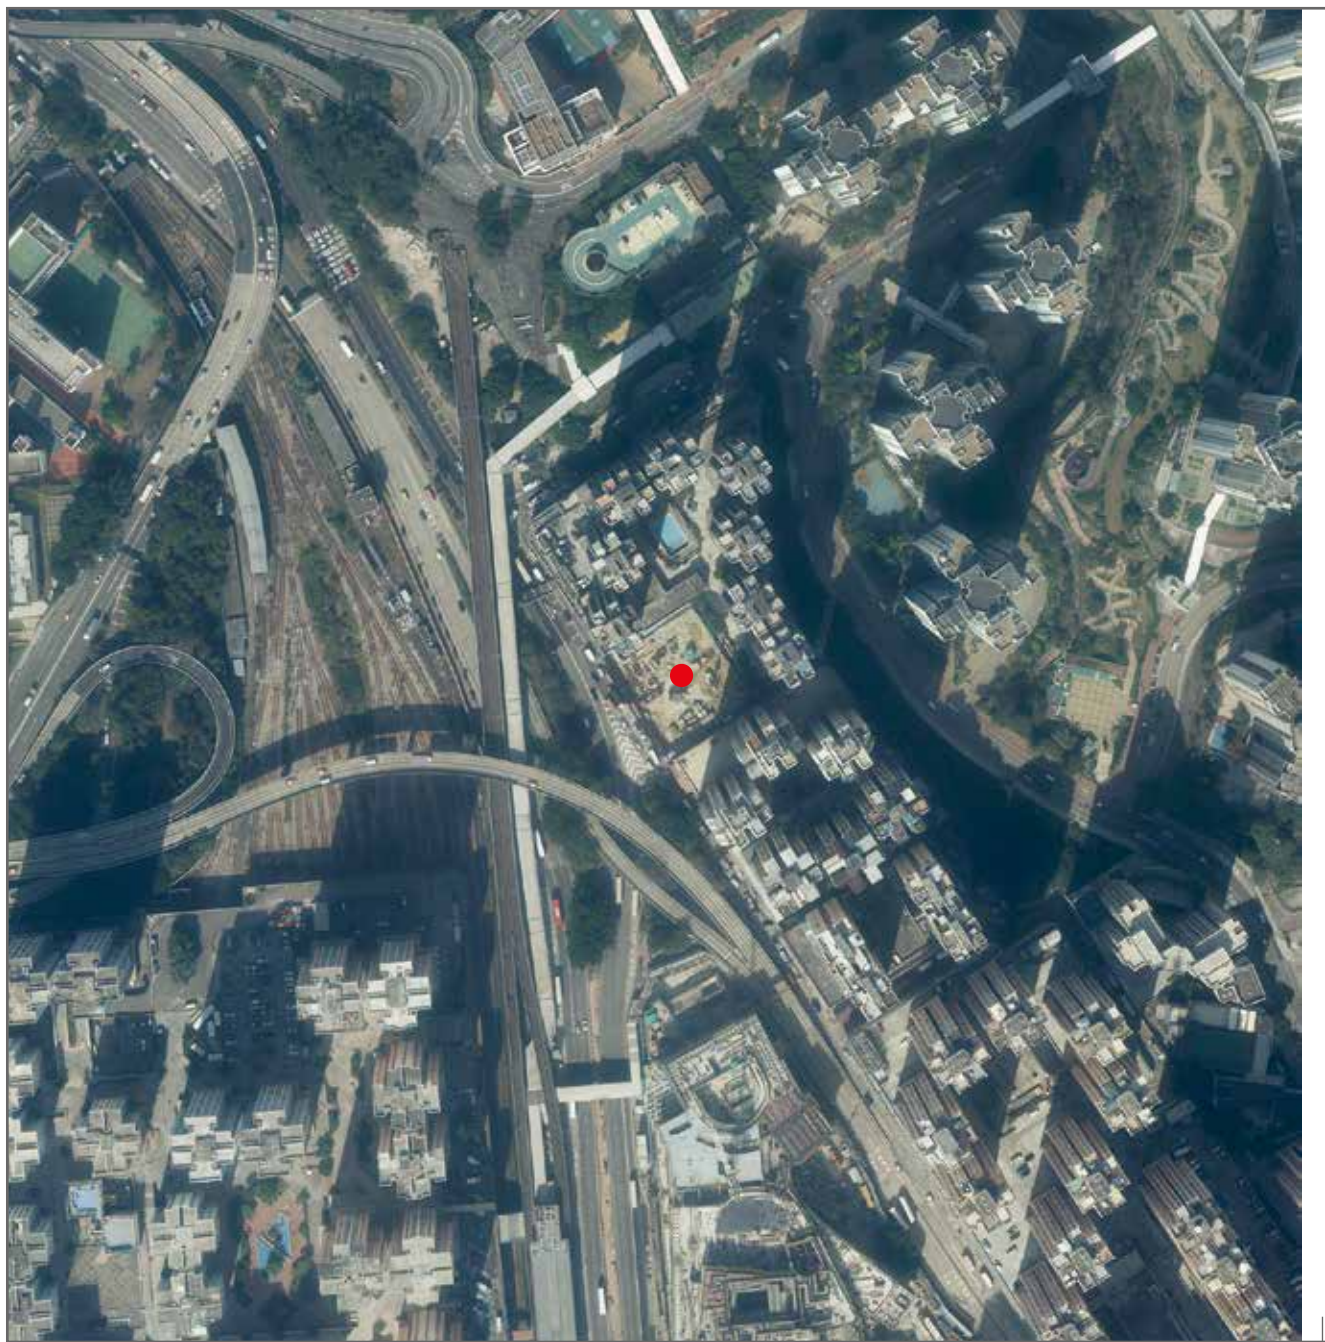

AERIAL PHOTOGRAPH OF THE DEVELOPMENT 發展項目的鳥瞰照片

This blank area falls outside the coverage of the aerial photograph.
鳥瞰照片並不覆蓋本空白範圍。

● Location of the Development
發展項目的位置

Adopted from part of the aerial photograph taken by the Survey and Mapping Office of the Lands Department at a flying height of 6,900 feet. Photograph No. E117238C, Date of Flight: 7th December 2020.
摘錄自地政總署測繪處在飛行高度6,900呎拍攝之鳥瞰照片，編號為E117238C，飛行日期：2020年12月7日。

鳥瞰照片由香港地理數據站提供，香港特別行政區政府為知識產權擁有人。

Remark:

The aerial photograph may show more than the area required under the Residential Properties (First-hand Sales) Ordinance due to the technical reason that the boundary of the Development is irregular.

備註：

由於發展項目的邊界不規則的技術原因，此鳥瞰照片所顯示的範圍可能超過《一手住宅物業銷售條例》所規定的範圍。

AERIAL PHOTOGRAPH OF THE DEVELOPMENT 發展項目的鳥瞰照片

This blank area falls outside the coverage of the aerial photograph.
鳥瞰照片並不覆蓋本空白範圍。

● Location of the Development
發展項目的位置

Adopted from part of the aerial photograph taken by the Survey and Mapping Office of the Lands Department at a flying height of 6,900 feet. Photograph No. E117239C, Date of Flight: 7th December 2020.
摘錄自地政總署測繪處在飛行高度6,900呎拍攝之鳥瞰照片，編號為E117239C，飛行日期：2020年12月7日。