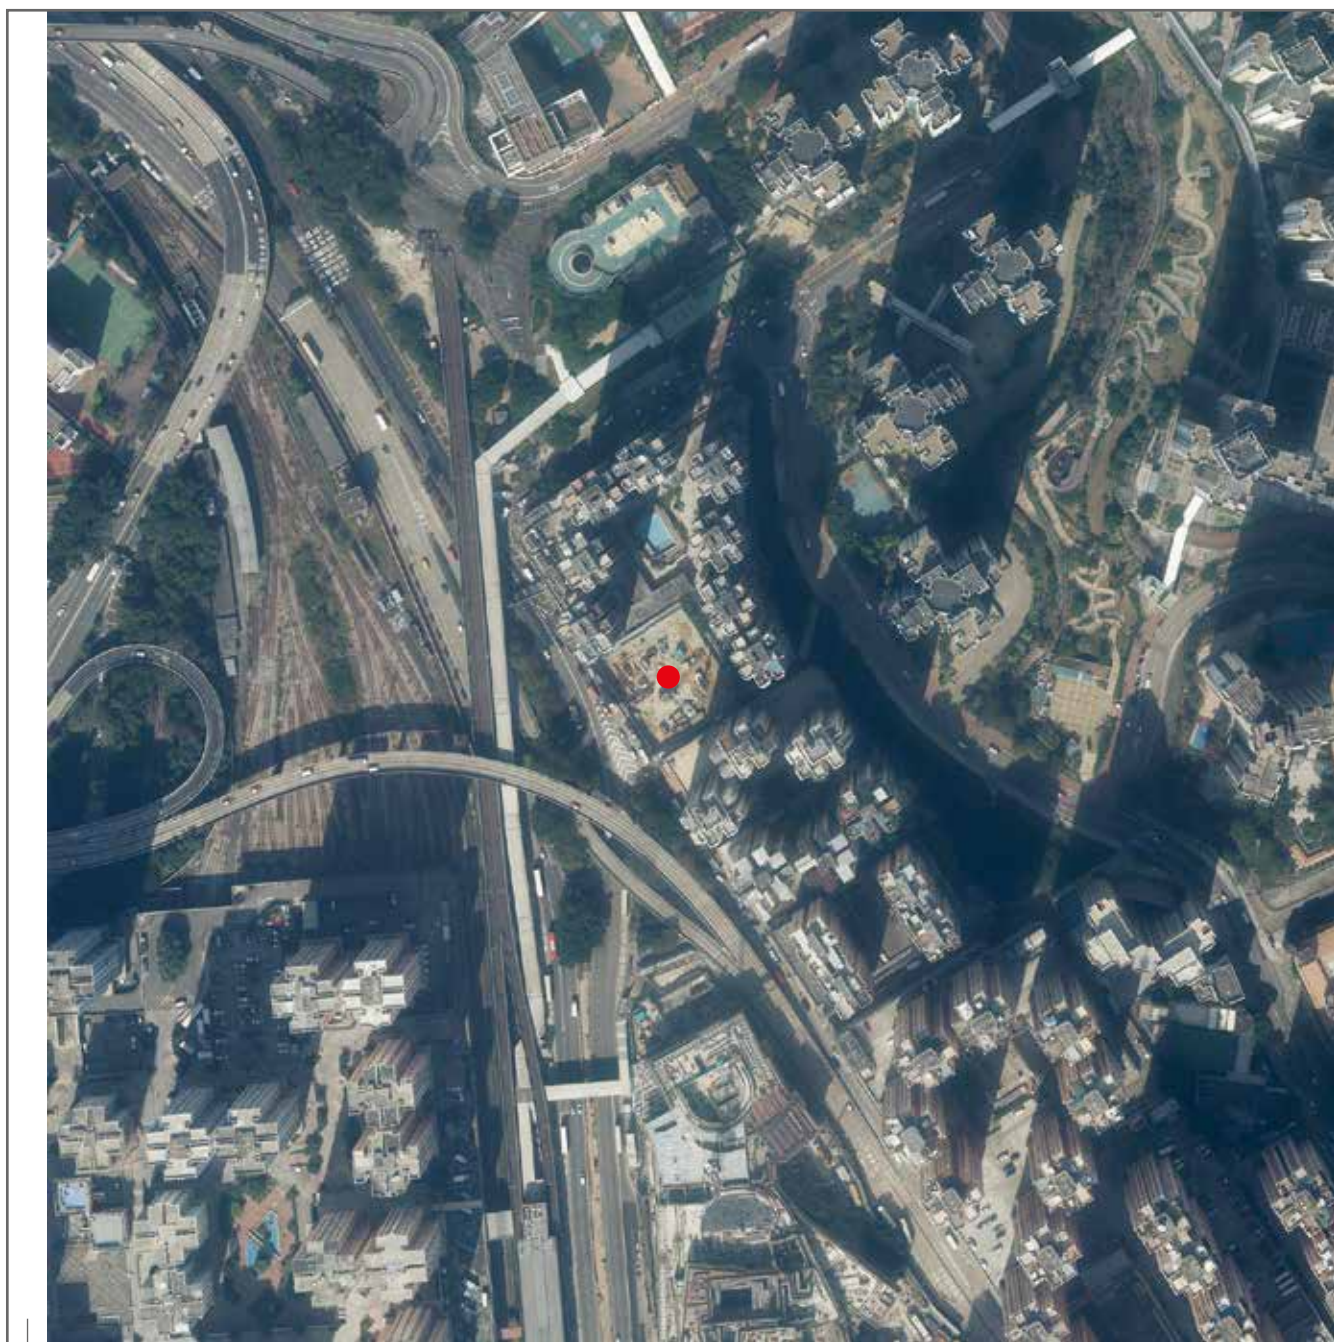

AERIAL PHOTOGRAPH OF THE DEVELOPMENT 發展項目的鳥瞰照片

This blank area falls outside the coverage of the aerial photograph.
鳥瞰照片並不覆蓋本空白範圍。

● Location of the Development
發展項目的位置

Adopted from part of the aerial photograph taken by the Survey and Mapping Office of the Lands Department at a flying height of 6,900 feet. Photograph No. E117238C, Date of Flight: 7th December 2020.
摘錄自地政總署測繪處在飛行高度6,900呎拍攝之鳥瞰照片，編號為E117238C，飛行日期：2020年12月7日。

鳥瞰照片由香港地理數據站提供，香港特別行政區政府為知識產權擁有人。

Remark:

The aerial photograph may show more than the area required under the Residential Properties (First-hand Sales) Ordinance due to the technical reason that the boundary of the Development is irregular.

備註：

由於發展項目的邊界不規則的技術原因，此鳥瞰照片所顯示的範圍可能超過《一手住宅物業銷售條例》所規定的範圍。

AERIAL PHOTOGRAPH OF THE DEVELOPMENT 發展項目的鳥瞰照片

This blank area falls outside the coverage of the aerial photograph.
鳥瞰照片並不覆蓋本空白範圍。

● Location of the Development
發展項目的位置

Adopted from part of the aerial photograph taken by the Survey and Mapping Office of the Lands Department at a flying height of 6,900 feet. Photograph No. E117239C, Date of Flight: 7th December 2020.
摘錄自地政總署測繪處在飛行高度6,900呎拍攝之鳥瞰照片，編號為E117239C，飛行日期：2020年12月7日。